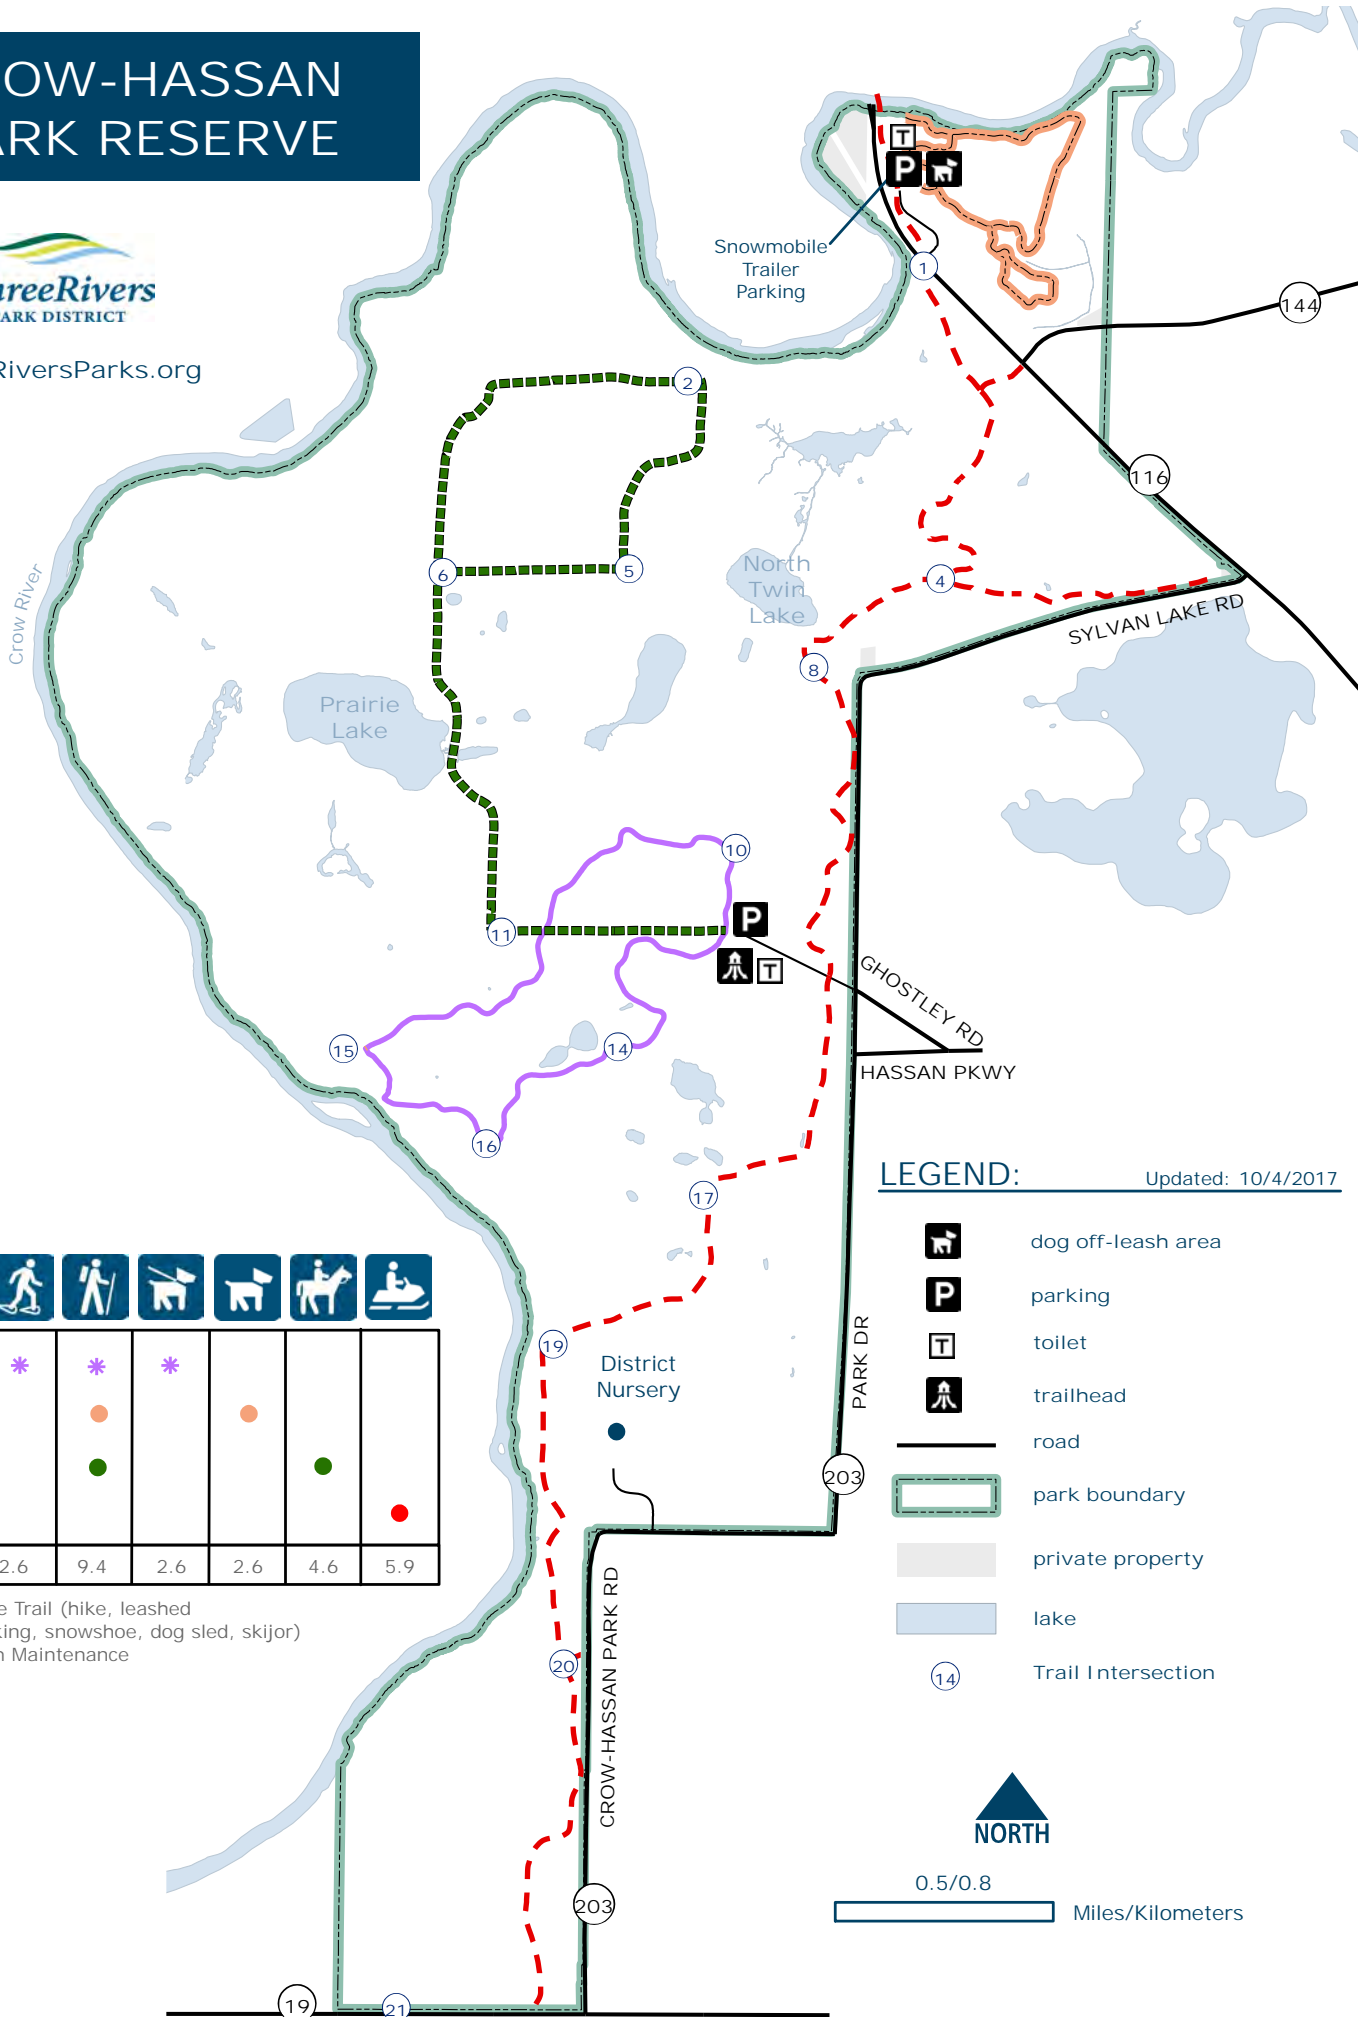

CROW-HASSAN PARK RESERVE

ThreeRiversParks.org

TRAIL						
	*	*	*			
Miles	2.6	9.4	2.6	2.6	4.6	5.9

* Multi-Use Trail (hike, leashed dog walking, snowshoe, dog sled, skijor)
Minimum Maintenance

LEGEND: Updated: 10/4/2017

- dog off-leash area
- parking
- toilet
- trailhead
- road
- park boundary
- private property
- lake
- Trail Intersection

NORTH

0.5/0.8

Miles/Kilometers