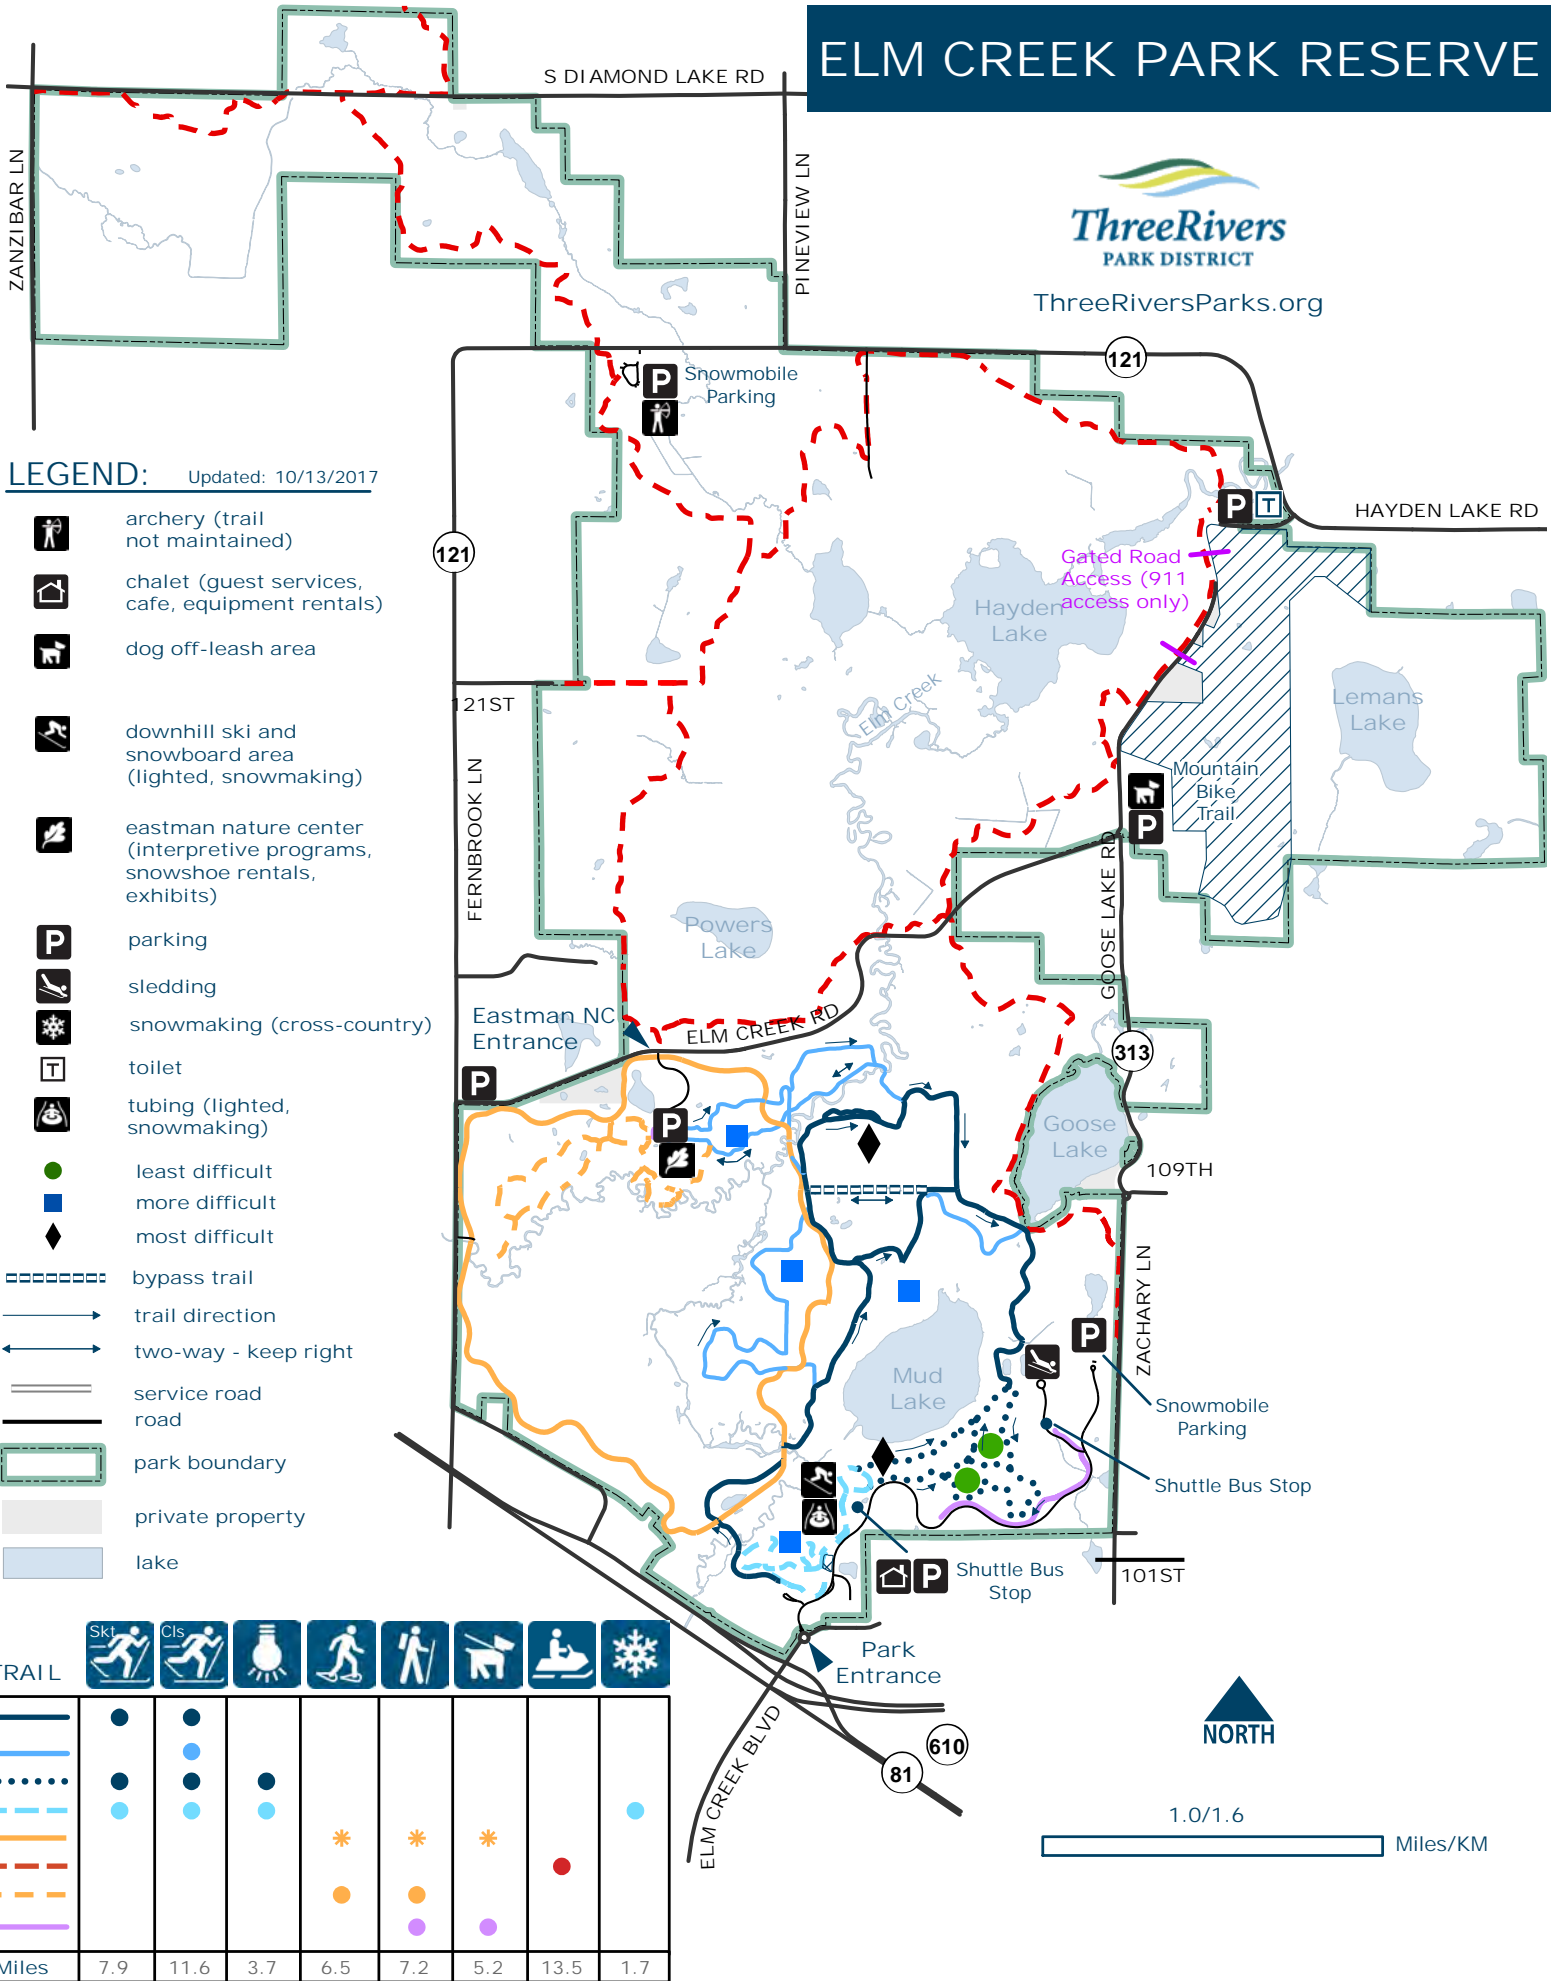

ELM CREEK PARK RESERVE

ThreeRiversParks.org

1.0/1.6

Miles/KM