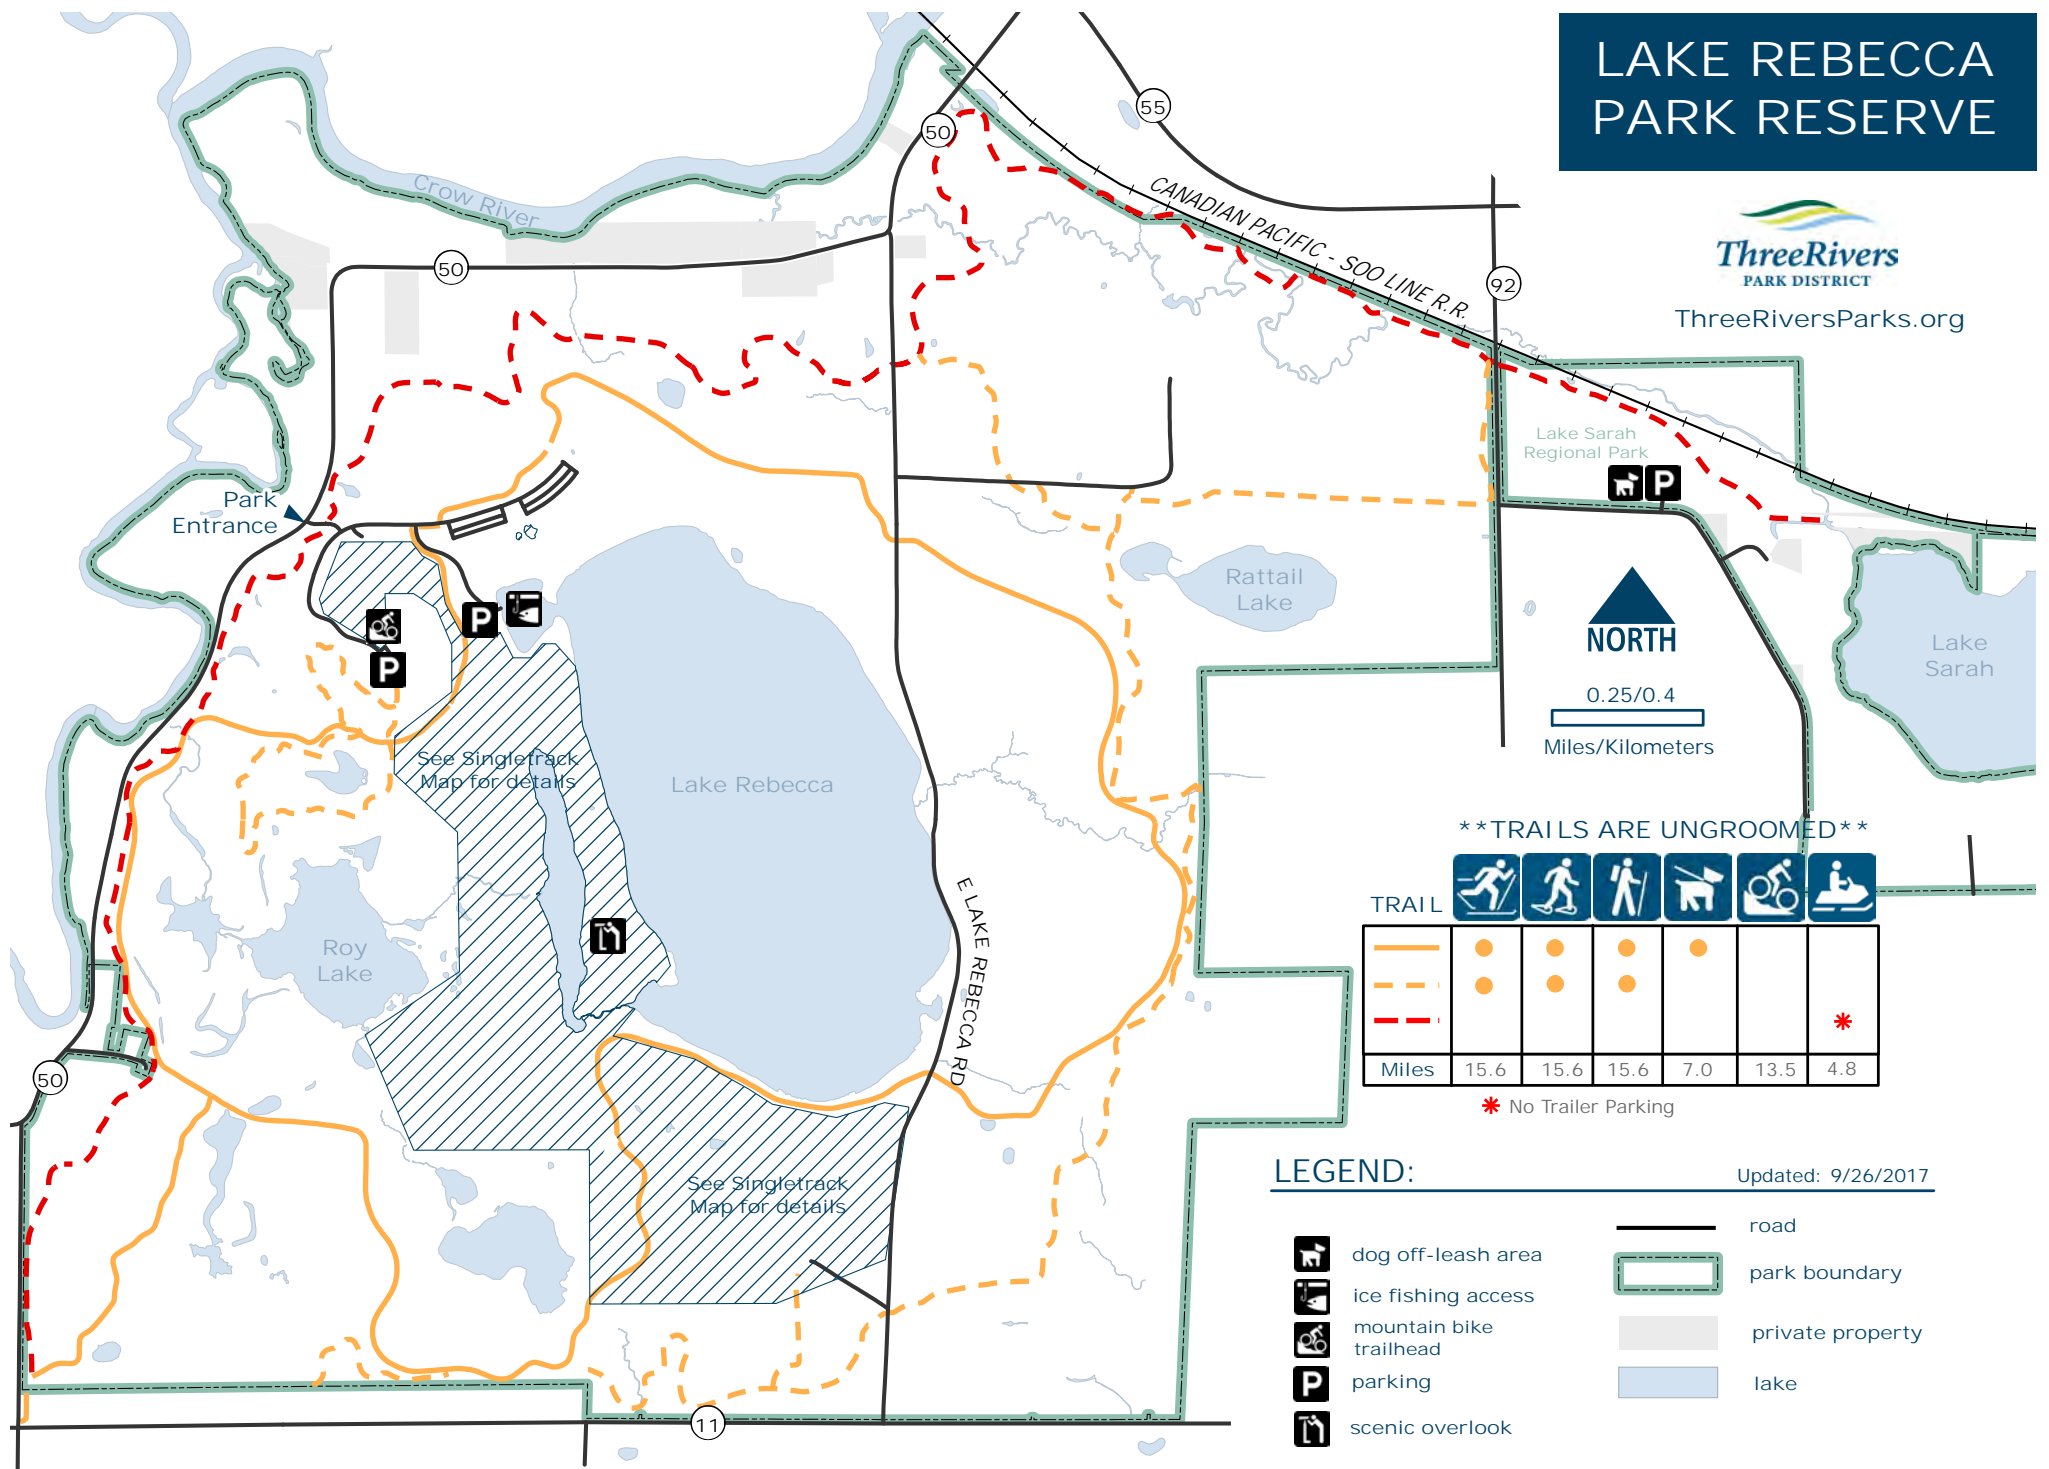

# LAKE REBECCA PARK RESERVE

ThreeRiversParks.org

**NORTH**  
0.25/0.4  
Miles/Kilometers

**\*\*TRAILS ARE UNGROOMED\*\***

TRAIL						
	●	●	●	●		
	●	●	●			
						*
Miles	15.6	15.6	15.6	7.0	13.5	4.8

\* No Trailer Parking

## LEGEND:

Updated: 9/26/2017

- dog off-leash area
- ice fishing access
- mountain bike trailhead
- parking
- scenic overlook
- road
- park boundary
- private property
- lake