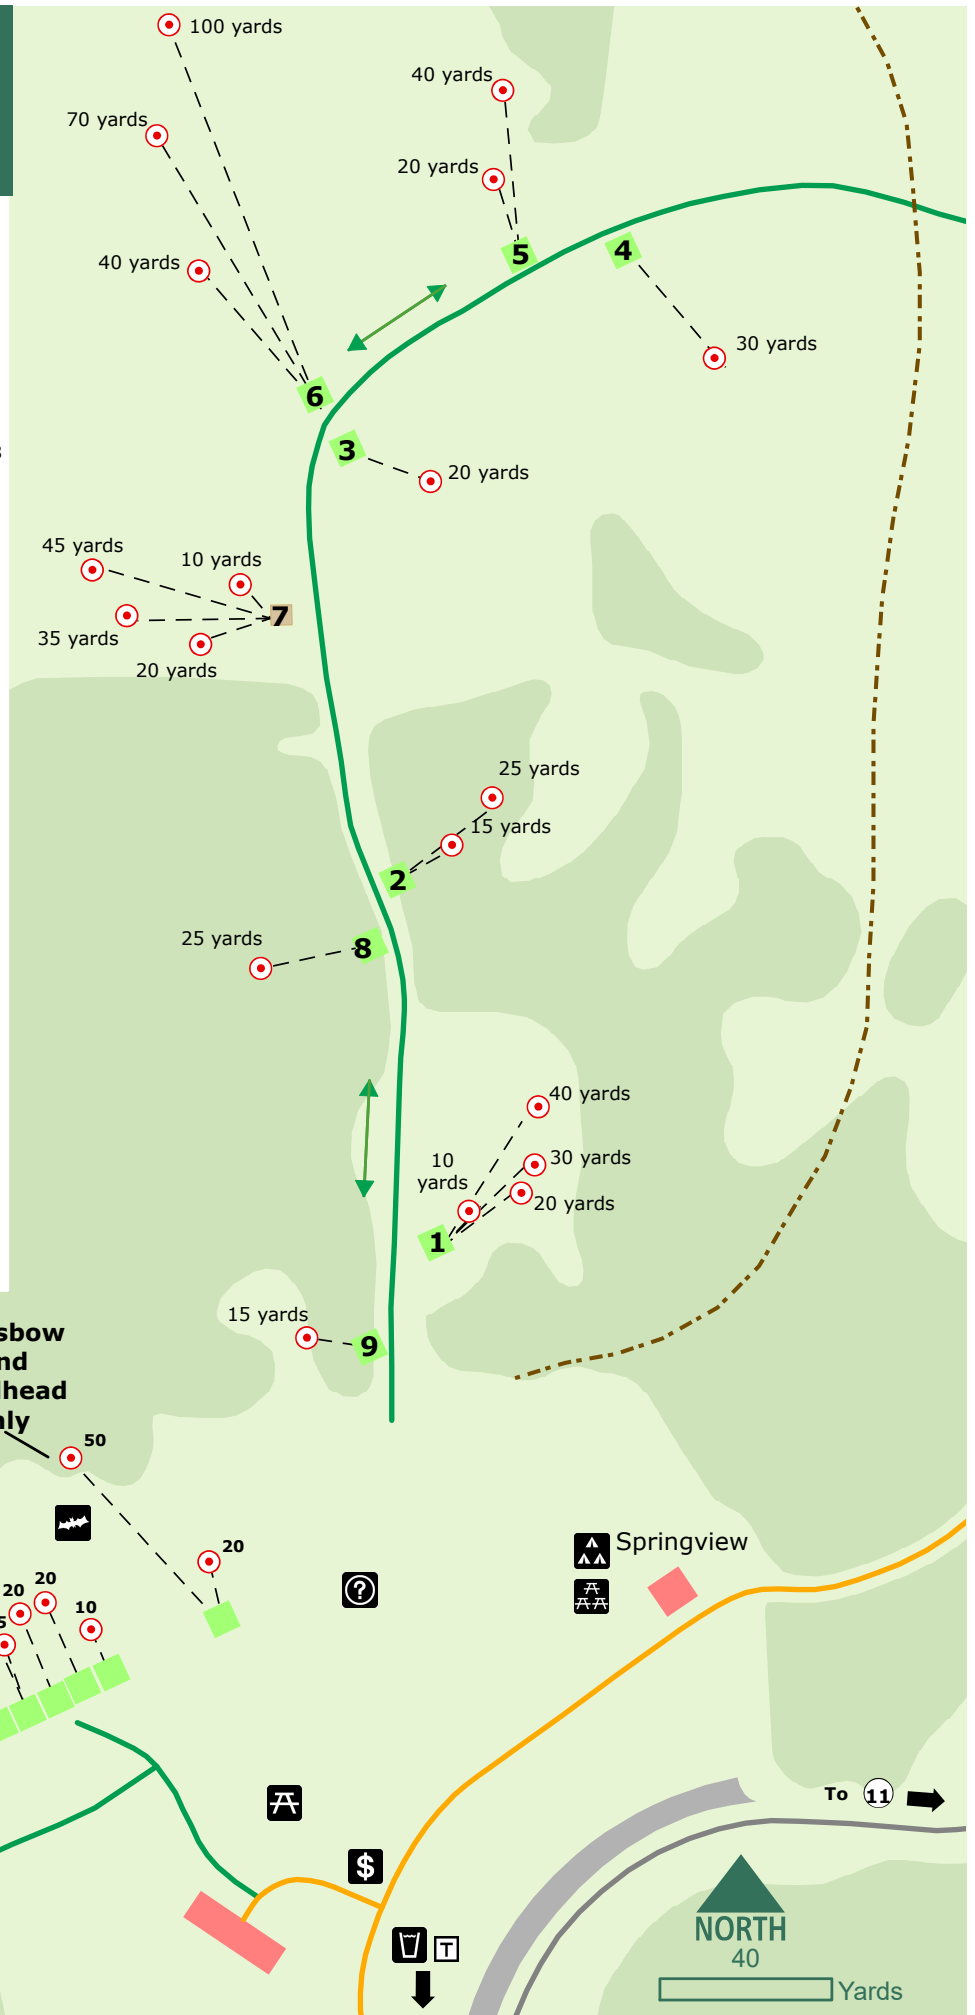

CARVER PARK RESERVE ARCHERY RANGE

LEGEND: Updated: 10/10/2018

-  bat house
-  camping - group reservation
-  drinking water
-  information
-  picnic area
-  picnic area - reservable
-  paybox
-  shooting station
-  target (numbers = yards)
-  toilet
-  tower
-  shooting lane
-  posted perimeter
-  paved hike, bike, dog (on-leash) trail
-  unpaved hike trail
-  road
-  building
-  parking lot

Crossbow and Broadhead Only

Springview

To 11

NORTH
40

Yards