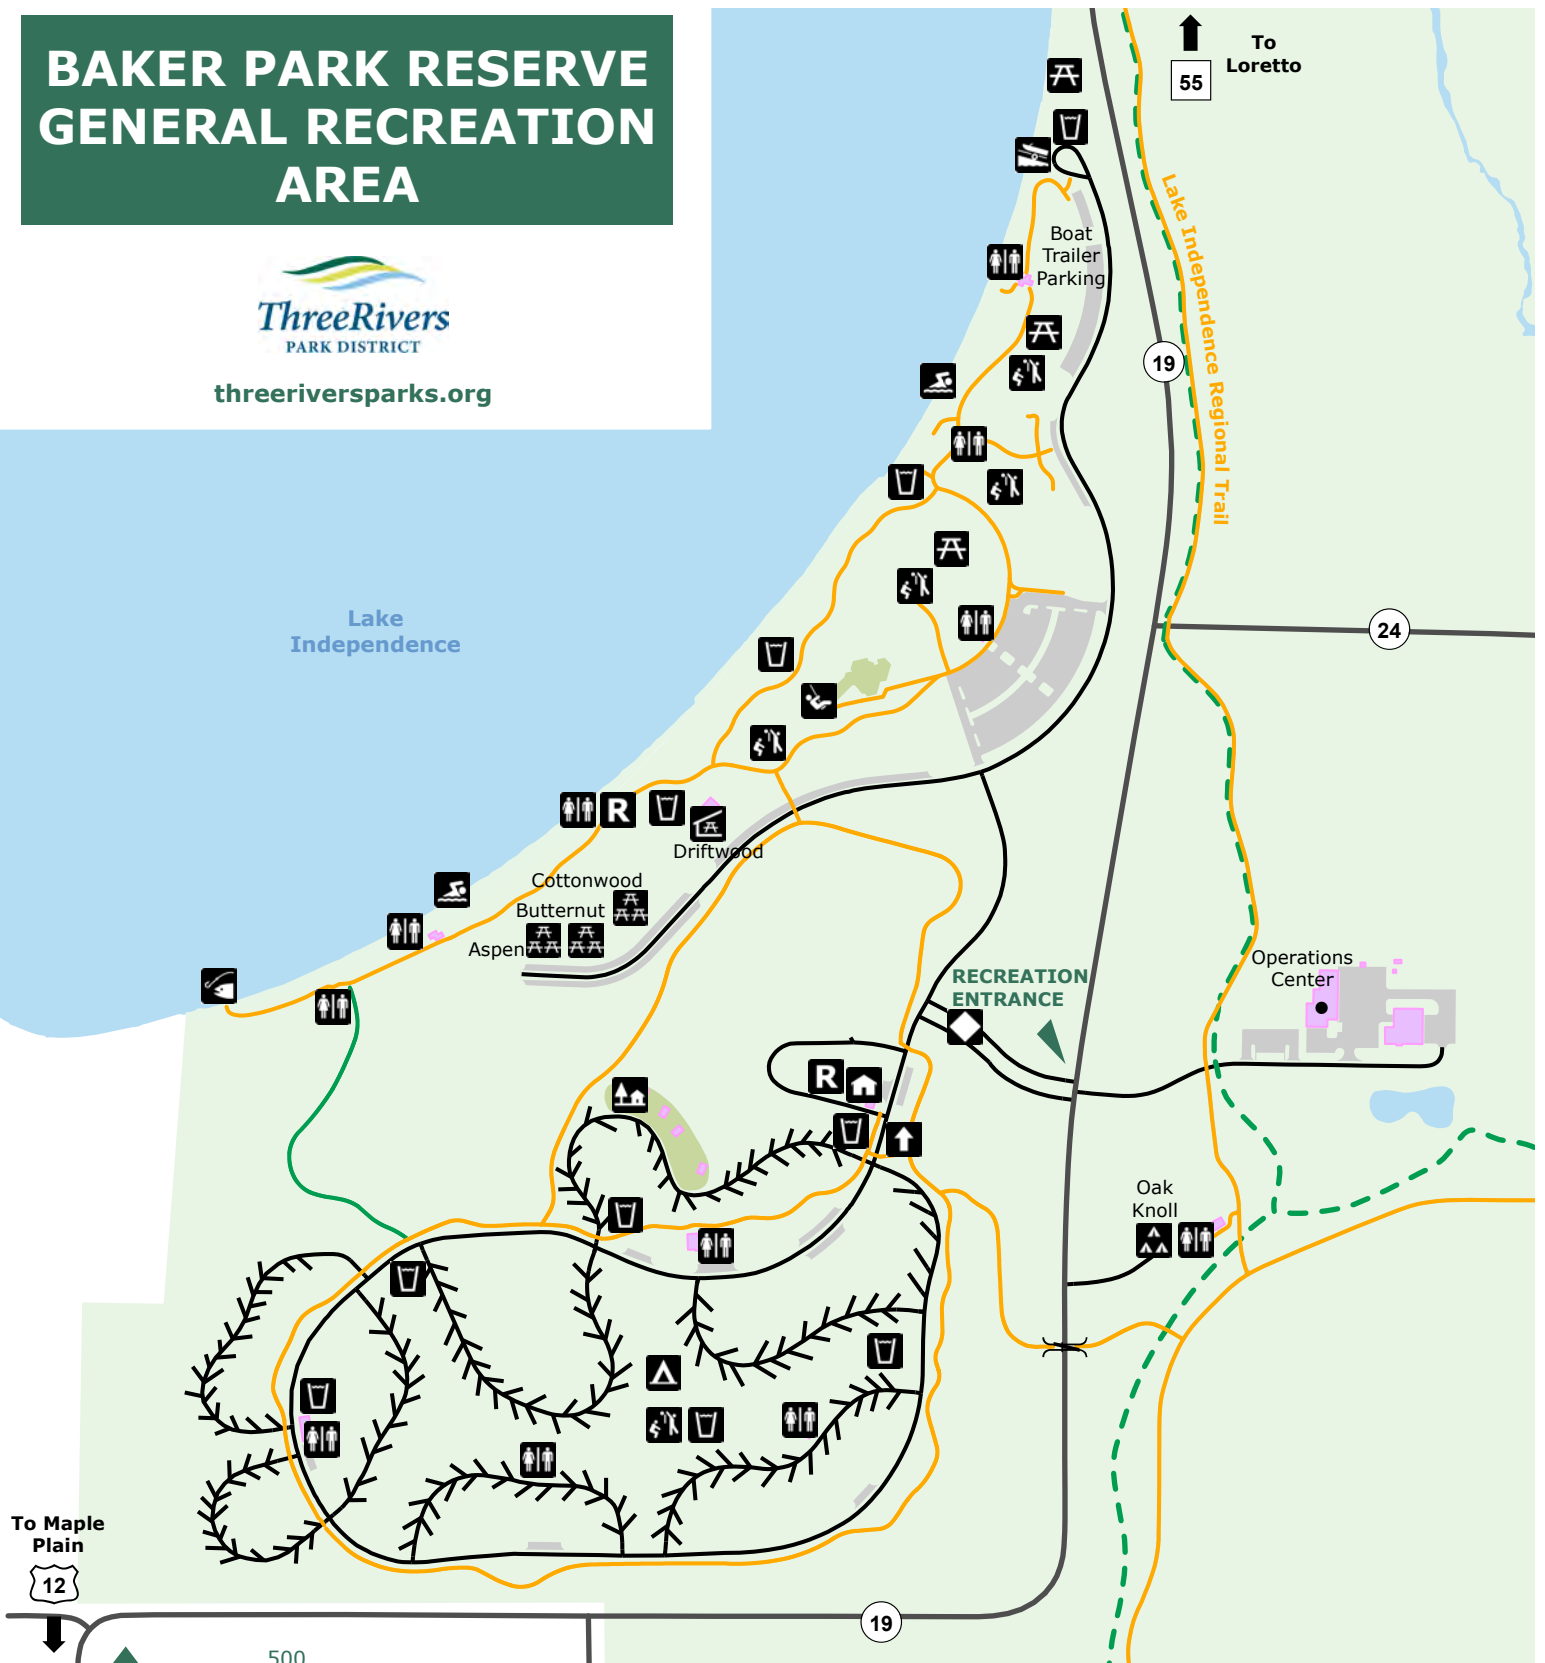

BAKER PARK RESERVE GENERAL RECREATION AREA

threeriversparks.org

Lake Independence

To Maple Plain

500 Feet

LEGEND:

Updated: 1/6/2017

TRAIL				
Miles	8.2	5.1	5.1	2.9

- | | | | |
|-----------------------------|----------------------------------|---------------------|---------------|
| boat launch | fishing pier | swimming | parking lot |
| camper cabins | play area | trails at your pace | park boundary |
| campground | picnic area | volleyball | water body |
| campground office | picnic area - reservable | tunnel | |
| camping - group reservation | picnic area - reservable shelter | paved trail | |
| drinking water | rentals | unpaved trail | |
| entry station | restroom | road | |