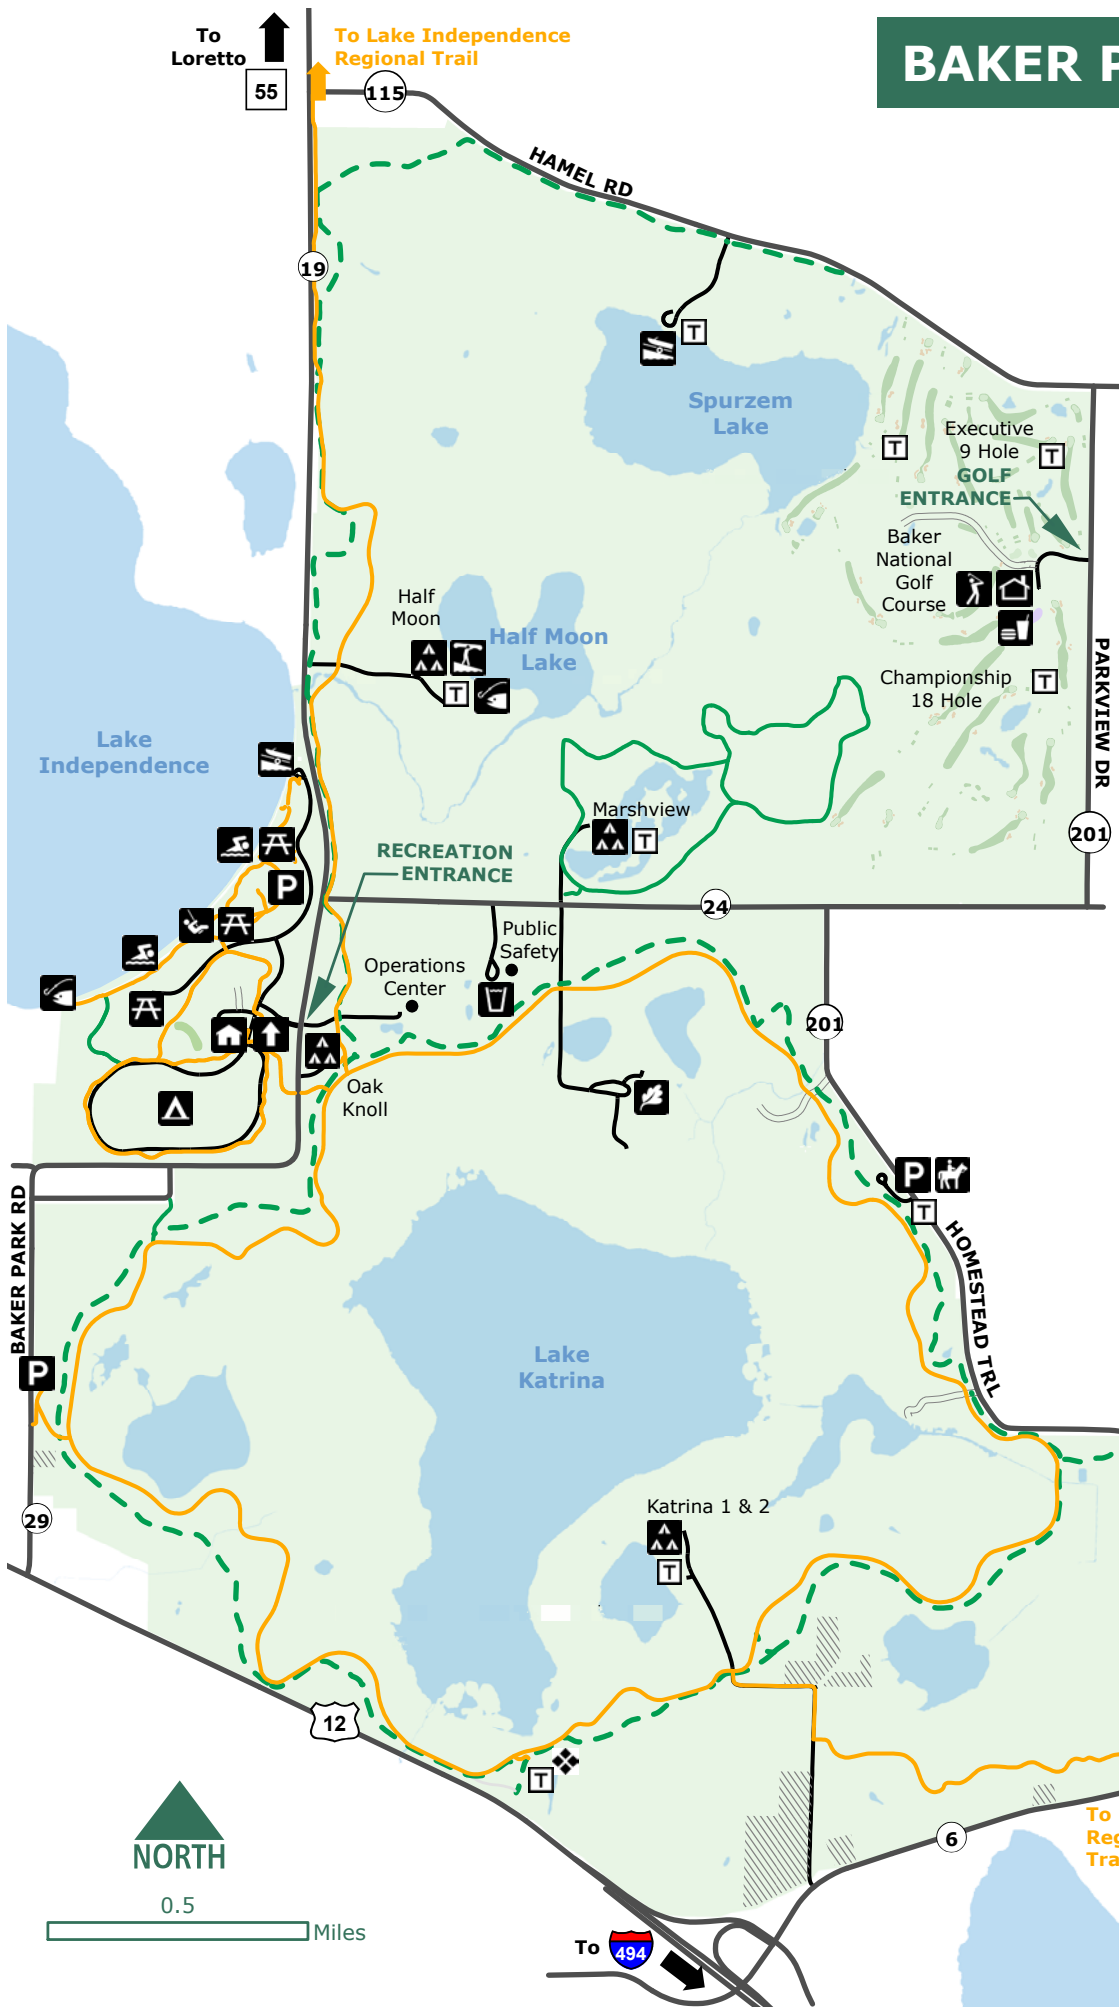

BAKER PARK RESERVE

TRAIL

Miles	23.9	12.5	9.0

LEGEND: Updated: 2/8/2017

- boat carry-in access
 - boat launch
 - campground
 - campground office
 - camping - group reservation
 - clubhouse
 - concessions
 - drinking water
 - fishing pier
 - golfing/driving range
 - horse trailhead
 - near-wilderness settlement - reservations only
 - parking
 - picnic area
 - play area
 - rest area/bench
 - restroom
 - swimming
 - toilet
 - trails at your pace
- paved trail
 - unpaved trail
 - road
 - service road
- Golf Course**
- bunker
 - fairway/tee box
 - green
 - park boundary
 - private property
 - water body

To 494

To Luce Line Regional Trail (3 miles)