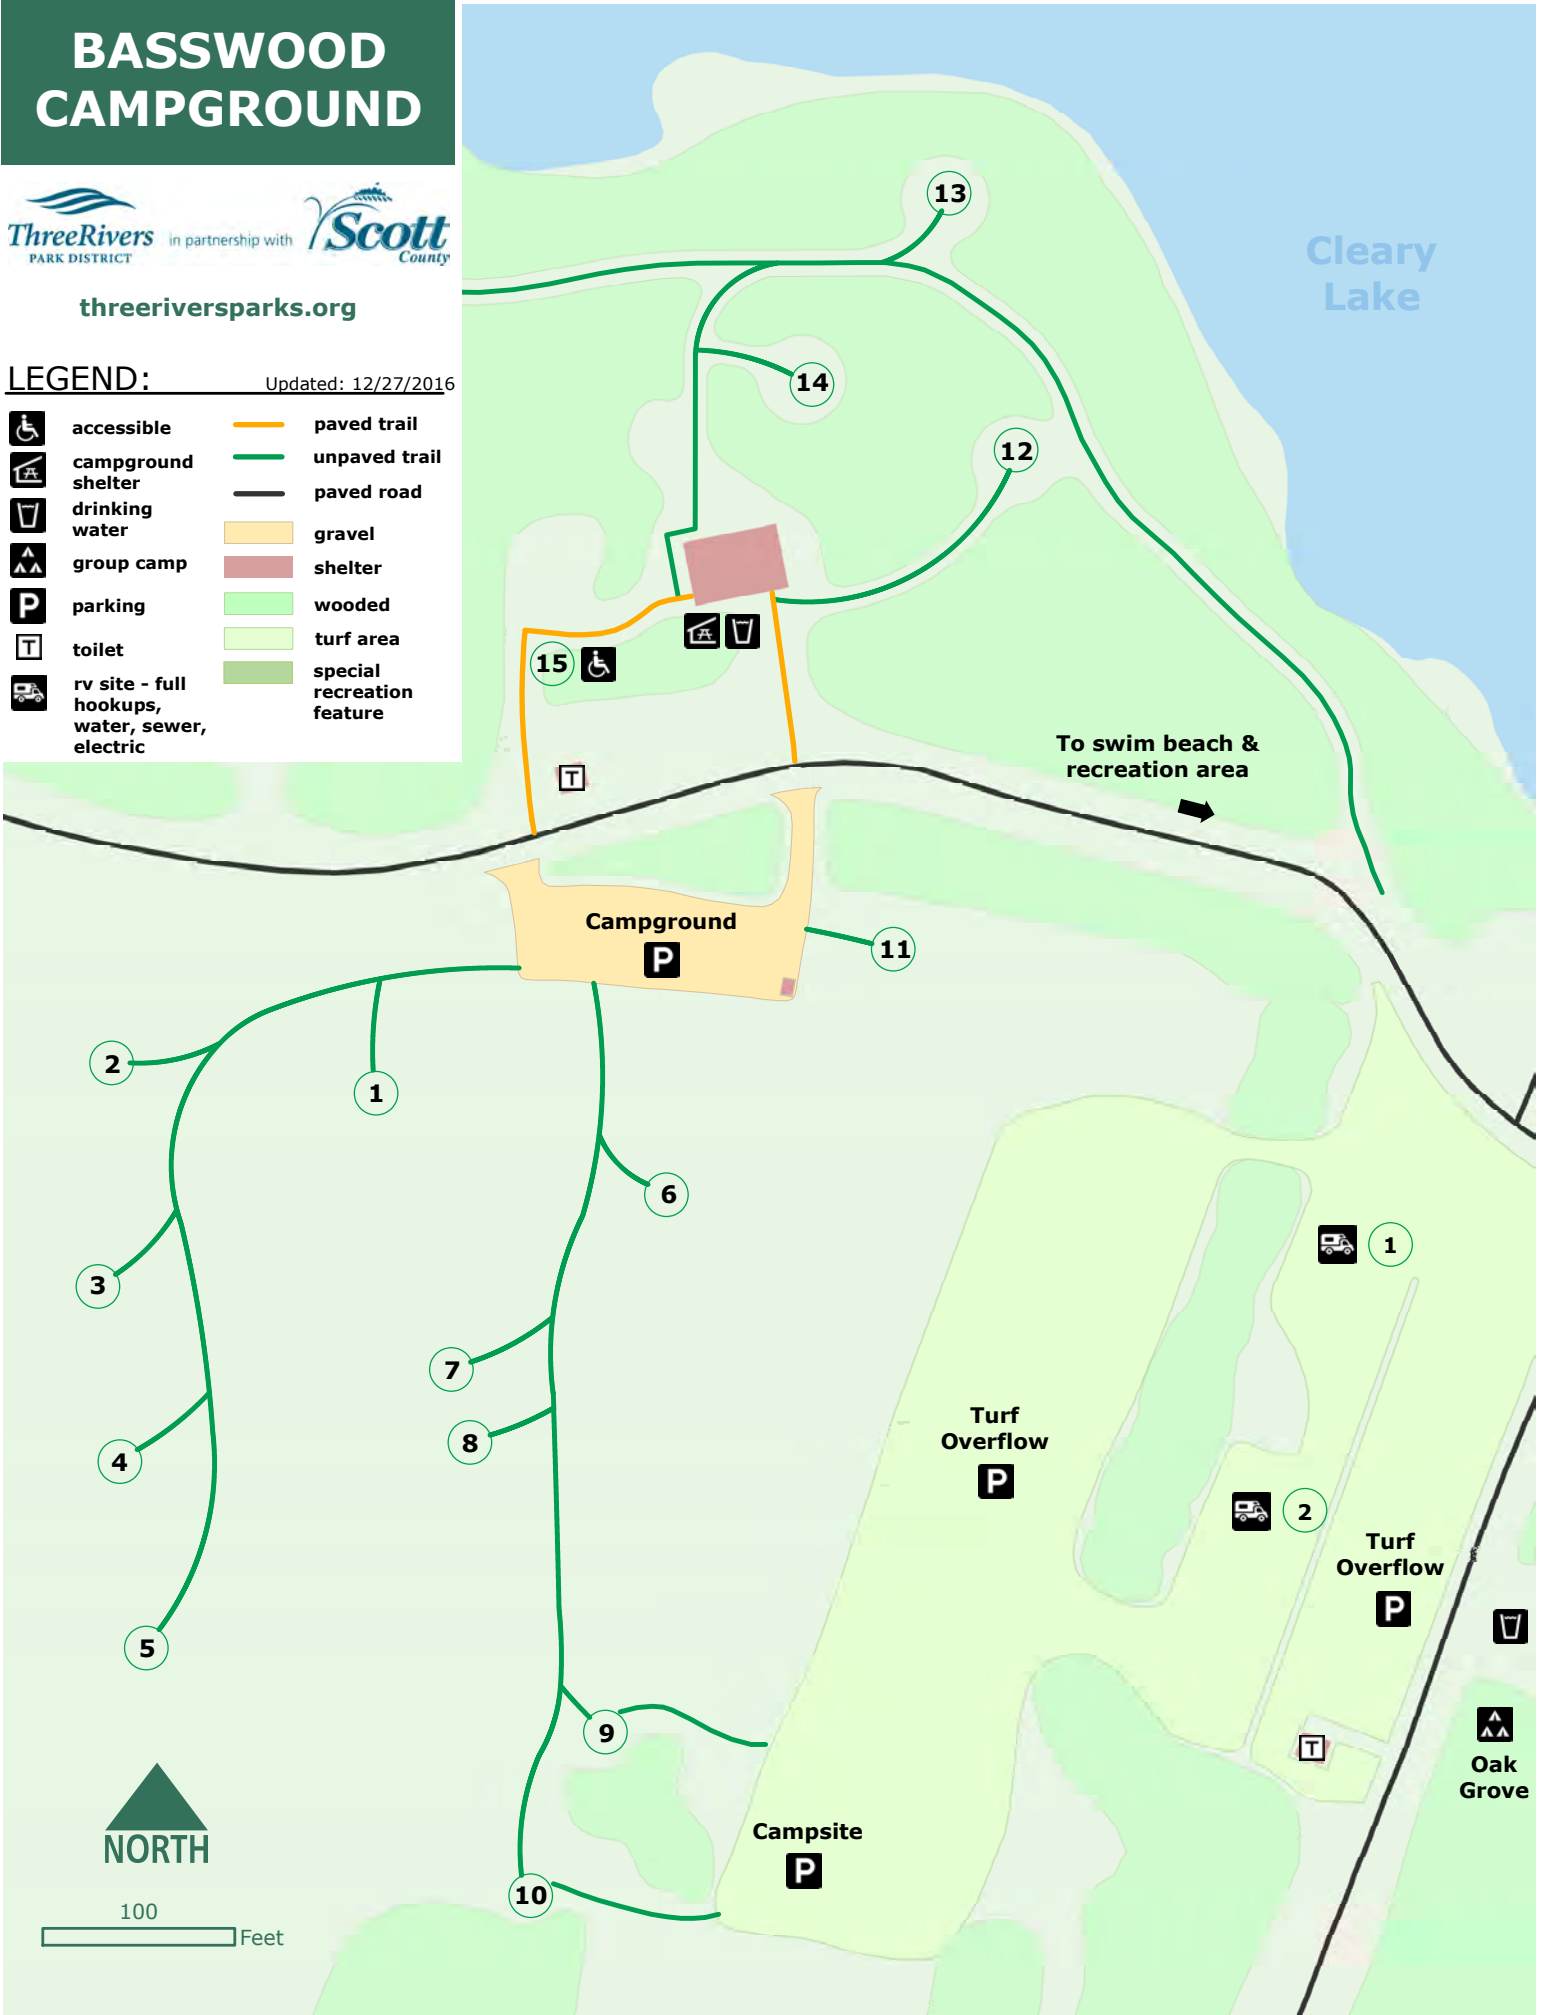

BASSWOOD CAMPGROUND

threeiversparks.org

LEGEND:

Updated: 12/27/2016

	accessible		paved trail
	campground shelter		unpaved trail
	drinking water		paved road
	group camp		gravel
	parking		shelter
	toilet		wooded
	rv site - full hookups, water, sewer, electric		turf area
			special recreation feature

100 Feet