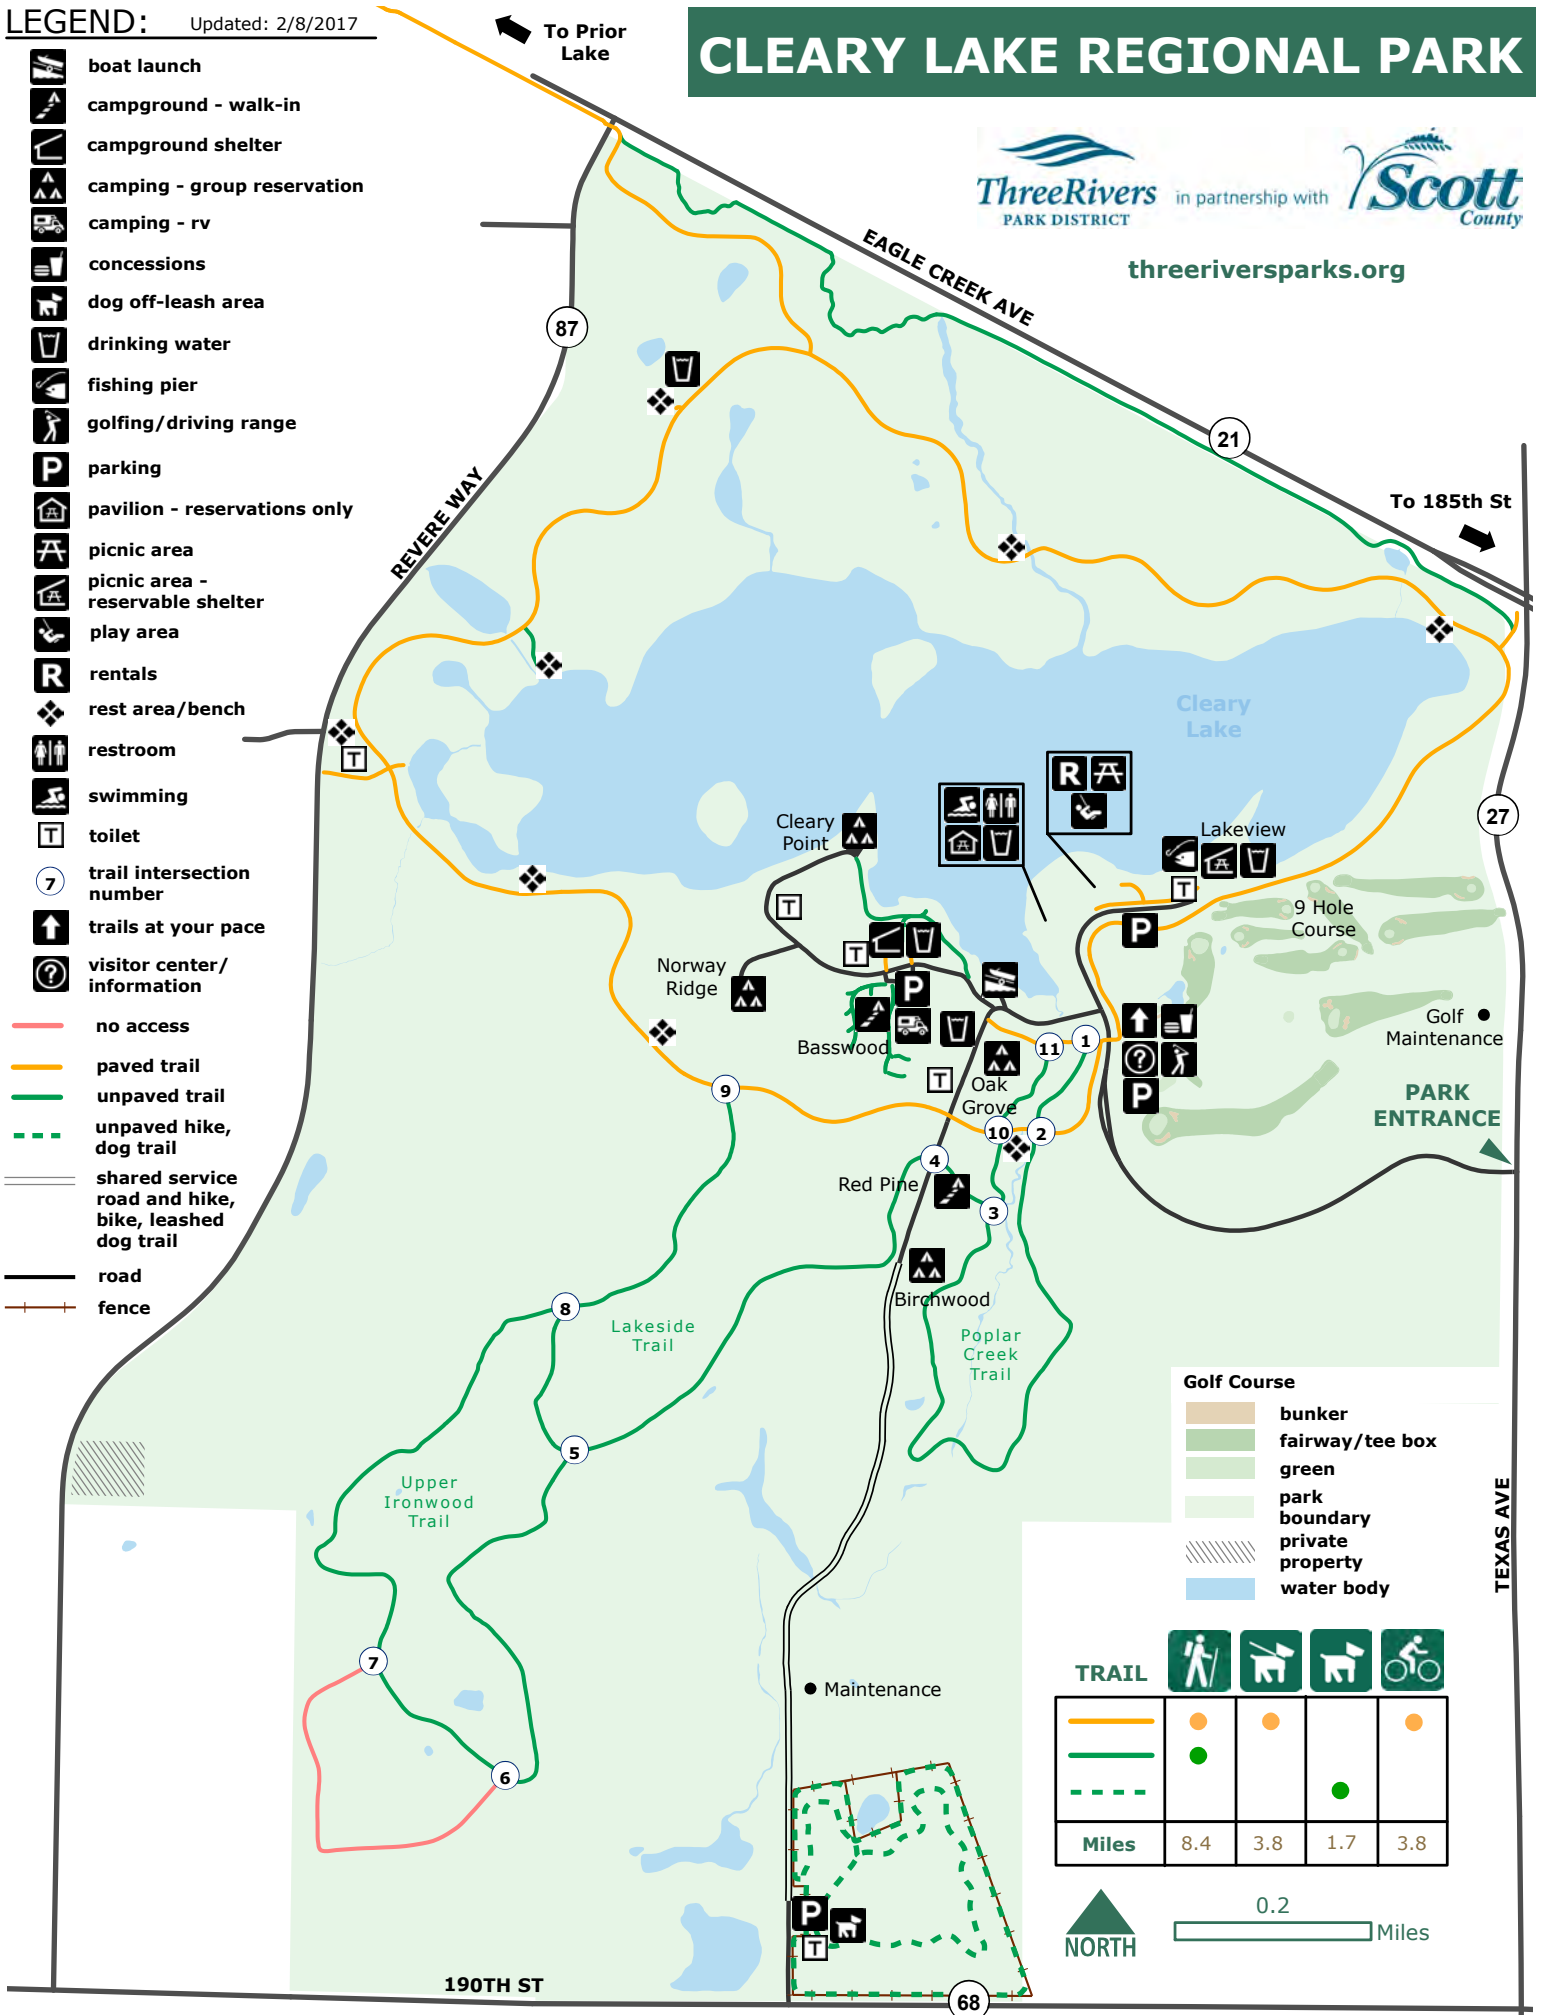

CLEARY LAKE REGIONAL PARK

in partnership with

threeriversparks.org

- boat launch
- campground - walk-in
- campground shelter
- camping - group reservation
- camping - rv
- concessions
- dog off-leash area
- drinking water
- fishing pier
- golfing/driving range
- parking
- pavilion - reservations only
- picnic area
- picnic area - reservable shelter
- play area
- rentals
- rest area/bench
- restroom
- swimming
- toilet
- trail intersection number
- trails at your pace
- visitor center/information
- no access
- paved trail
- unpaved trail
- unpaved hike, dog trail
- shared service road and hike, bike, leashed dog trail
- road
- fence

Golf Course

- bunker
- fairway/tee box
- green
- park boundary
- private property
- water body

TRAIL

Miles	8.4	3.8	1.7	3.8

NORTH

0.2 Miles