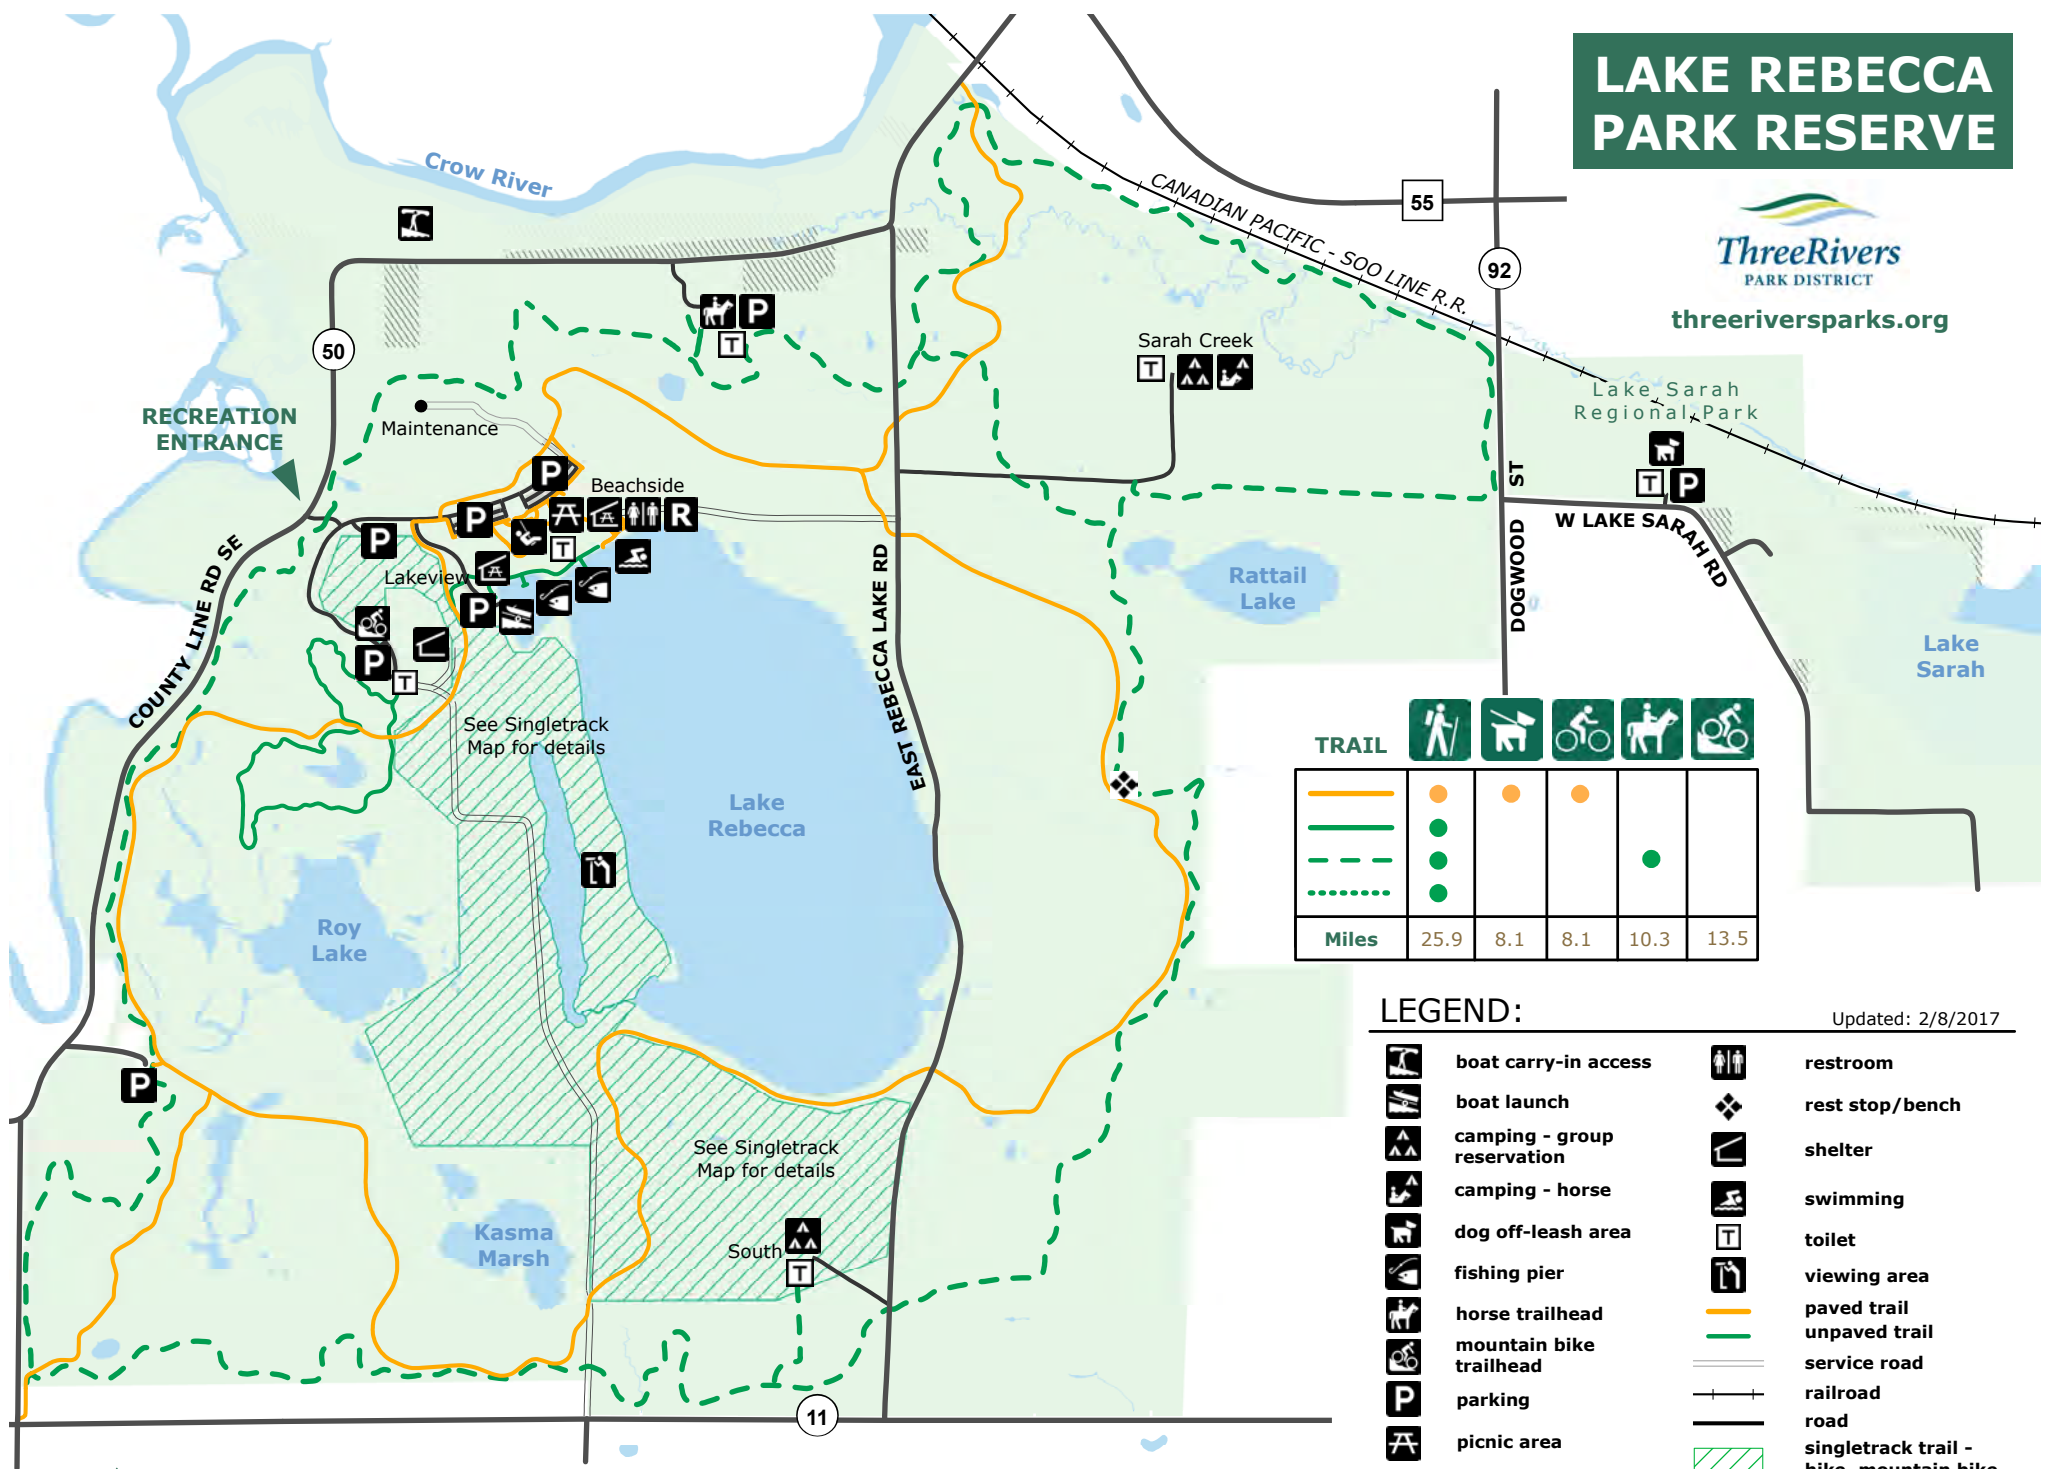

LAKE REBECCA PARK RESERVE

threeriversparks.org

TRAIL					
Miles	25.9	8.1	8.1	10.3	13.5

LEGEND:

Updated: 2/8/2017

- | | | | |
|--|----------------------------------|--|-----------------------------------------|
| | boat carry-in access | | restroom |
| | boat launch | | rest stop/bench |
| | camping - group reservation | | shelter |
| | camping - horse | | swimming |
| | dog off-leash area | | toilet |
| | fishing pier | | viewing area |
| | horse trailhead | | paved trail |
| | mountain bike trailhead | | unpaved trail |
| | parking | | service road |
| | picnic area | | railroad |
| | picnic area - reservable shelter | | road |
| | play area | | singletrack trail - hike, mountain bike |
| | rentals | | park boundary |
| | | | water body |